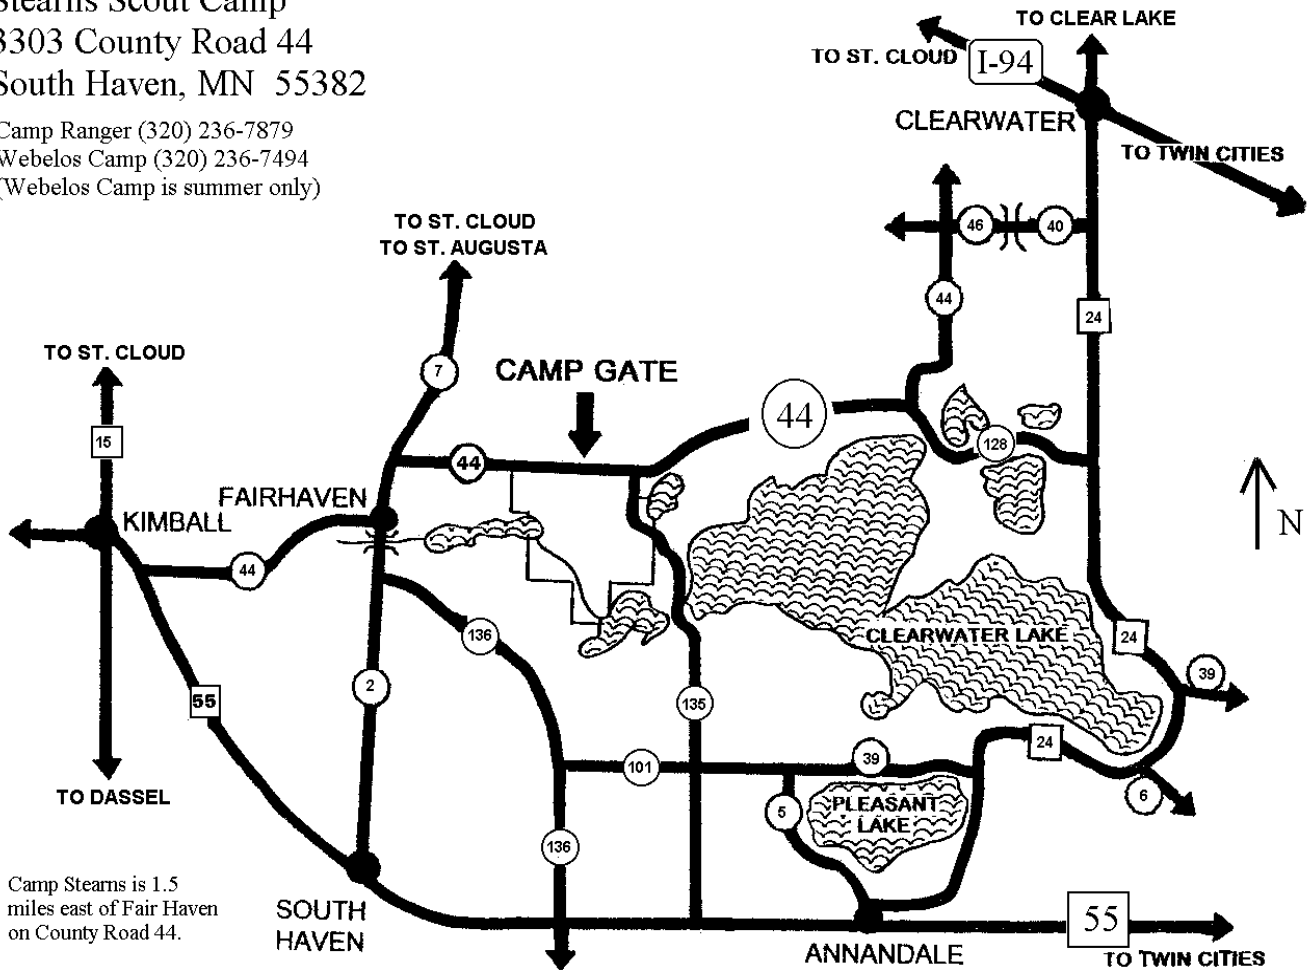

Map to Camp:

Stearns Scout Camp
3303 County Road 44
South Haven, MN 55382

Camp Ranger (320) 236-7879
Webelos Camp (320) 236-7494
(Webelos Camp is summer only)

Camp Stearns is 1.5 miles east of Fair Haven on County Road 44.

From Highway 55 ->

Go west on Hwy 55 to South Haven. Take Hwy 2 north (right) through Fairhaven. Turn right on Co. Rd. 44. Follow Co. Rd. 44 to Stearns Scout Camp. (The camp gate will be on your right)

□
□

From Interstate 94 ->

Take I-94 north to the Clearwater exit. At the Clearwater exit go left (south) on Hwy 24. Follow Hwy 24 to Bass Lake Road. Turn right on Bass Lake Road. Follow Bass Lake Road to Co. Rd. 44. Turn Left on Co. Rd. 44. Follow Co. Rd. 44 to Stearns Scout Camp. (The camp gate will be on your left)